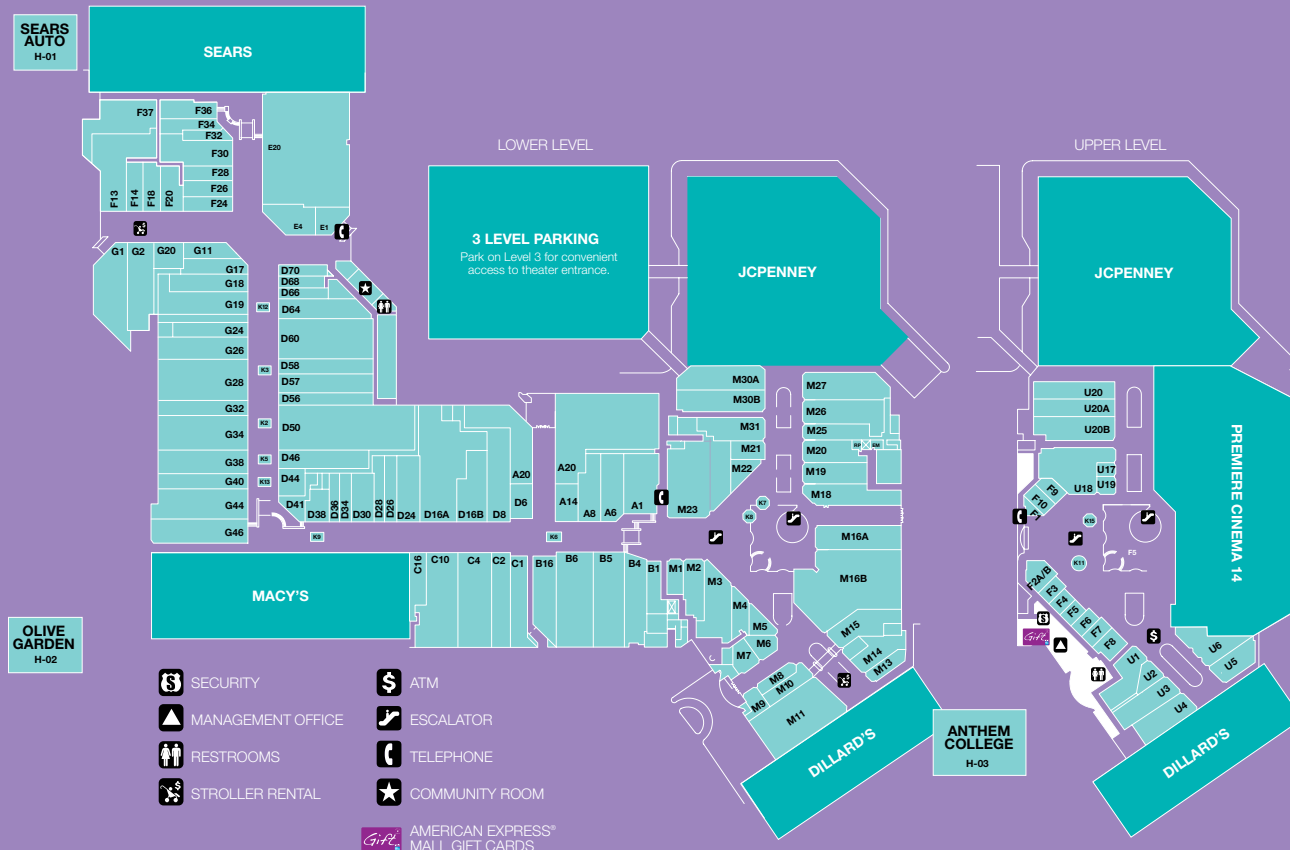

Apparel – Children

G19 The Children's Place	896-6964
G38 Detour	895-6066

Apparel – Men

G38 Detour	895-6066
D16 Express	896-6739
C01 Hot Topic	896-5780
B004 Jimmy Jazz	894-5511
F14 Men's Wearhouse and Tux	896-0851
G46 Milano's	897-3331
A01 PacSun	896-0504

Fashion and Accessories

M25 Angel Bridal Services	293-0706
A14 Beya	894-0557
D41 Icing By Claire's	898-9070
M21 Luna	228-8700
D56 Sol	898-9690

Food Court/Restaurants

D6 Bernie's Espresso	898-9074
F09 Charley's Grilled Subs	893-6260
F07 China Breeze	896-1873
F13 Eastside Bistro	893-3940
F03 Fuji Express	896-5566
F10 Green Day Cafe	894-1882
H02 Olive Garden	896-0498
G01 Panera Bread	228-2874
F04 Sbarro	896-2340
F06 Subway	895-8779

Health and Beauty

G26 Bath & Body Works	893-6458
D66 Brow Art 23	896-4700
G20 Fancy Nails	896-2702
F20 General Nutrition Center	898-4840
E001 La Coupe Salon	894-2355
M30A Lily's Perfumes	895-2055
M08 MasterCuts	895-5655
M5 Regis Salon	894-8802
M07 Wonder Nails	895-4855